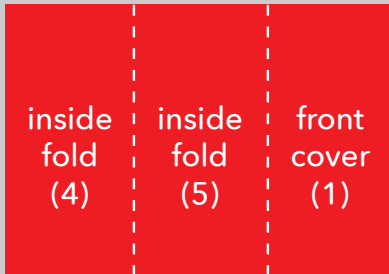

Folded Menus

supplying guide for folded menus

Types of folded menus we offer include...

Z-Fold

Side 1

finished (closed)

Side 2

Roll Fold

Side 1

finished (closed)

Side 2

Half Fold

Side 1

finished (closed)

Side 2

Gate Fold

Side 1

finished (closed)

Side 2